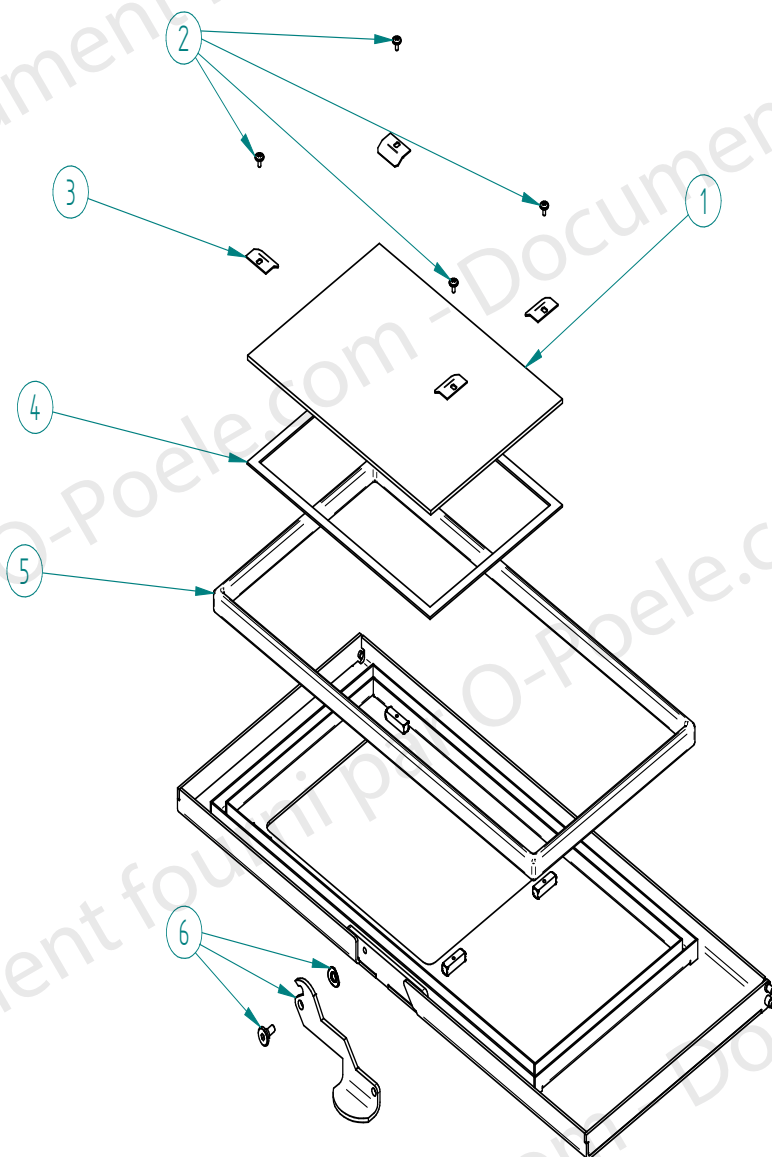

Steel Door Orphée 10kW - V0

Model:	Steel Door Orphée 10kW
Drawing n.:	000584202006000
Version:	000
Date:	02-06-2020
Page:	1 / 1